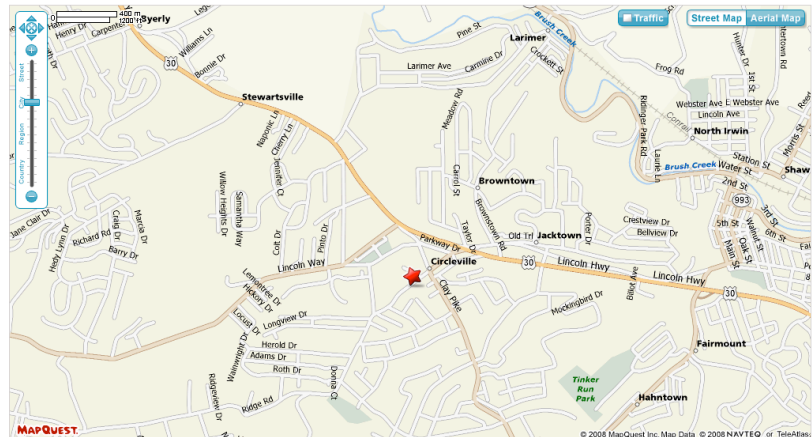

How to Get to Zion

Zion is centrally located between the City of Pittsburgh and Greensburg. Several major highways and roads are close including the Pennsylvania Turnpike and US Route 30 (also known as the Lincoln Highway). We are approximately 20 minutes from Downtown Pittsburgh.

Please feel free to call the church or Pastor Leonatti if you want to review the directions prior to coming.

We look forward to meeting you and sharing with you the gift of our Lord Jesus Christ.

Directions to Zion from Pittsburgh, the North and the West

1. Take Parkway East (376 East) to Route 30 East.
2. Follow Route 30 East to North Huntingdon.
3. Make right hand exit at light (just past Norwin Towne Square) onto Clay Pike Road.
4. At next light, turn right onto Robbins Station Road. (Shirley's Funeral Home is on the near right corner.)
5. Zion Evangelical Lutheran Church is just over the crest of the hill on the left hand side.
6. Parking is available to the left of the church or across Robbins Station Road.

Directions to Zion from the South and East

1. Take PA Turnpike (I-76) to the Irwin exit (exit 7).
2. Take Route 30 west about 3 miles to light at top of the hill. Subway will be on the left and Hamilton Buick is on the right.
3. Make a left at the light onto Robbins Station Road.
4. Zion Evangelical Lutheran Church is located about 0.5 mile on the left hand side.
5. Parking is available next to the church or across Robbins Station Road.