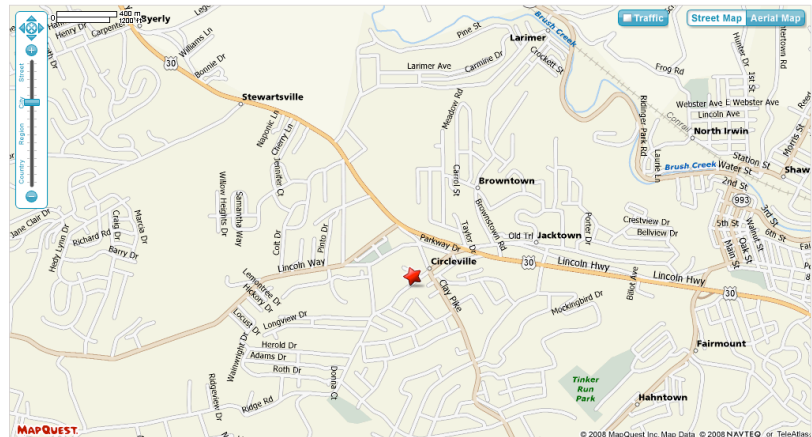

## ***How to Get to Zion***

Zion is centrally located between the City of Pittsburgh and Greensburg. Several major highways and roads are close including the Pennsylvania Turnpike and US Route 30 (also known as the Lincoln Highway). We are approximately 20 minutes from Downtown Pittsburgh.

## ***Directions to Zion from Pittsburgh, the North and the West***

1. Take Parkway East (376 East) to Route 30 East.
2. Follow Route 30 East to North Huntingdon.
3. Make right hand exit at light (just past Norwin Towne Square) onto Clay Pike Road.
4. At next light, turn right onto Robbins Station Road. (Shirley's Funeral Home is on the near right corner.)
5. Zion Evangelical Lutheran Church is just over the crest of the hill on the left hand side.
6. Parking is available to the left of the church or across Robbins Station Road.

## ***Directions to Zion from the South and East***

1. Take PA Turnpike (I-76) to the Irwin exit (exit 7).
2. Take Route 30 west about 3 miles to light at top of the hill. Subway will be on the left and Hamilton Buick is on the right.
3. Make a left at the light onto Robbins Station Road.
4. Zion Evangelical Lutheran Church is located about 0.5 mile on the left hand side.
5. Parking is available next to the church or across Robbins Station Road.